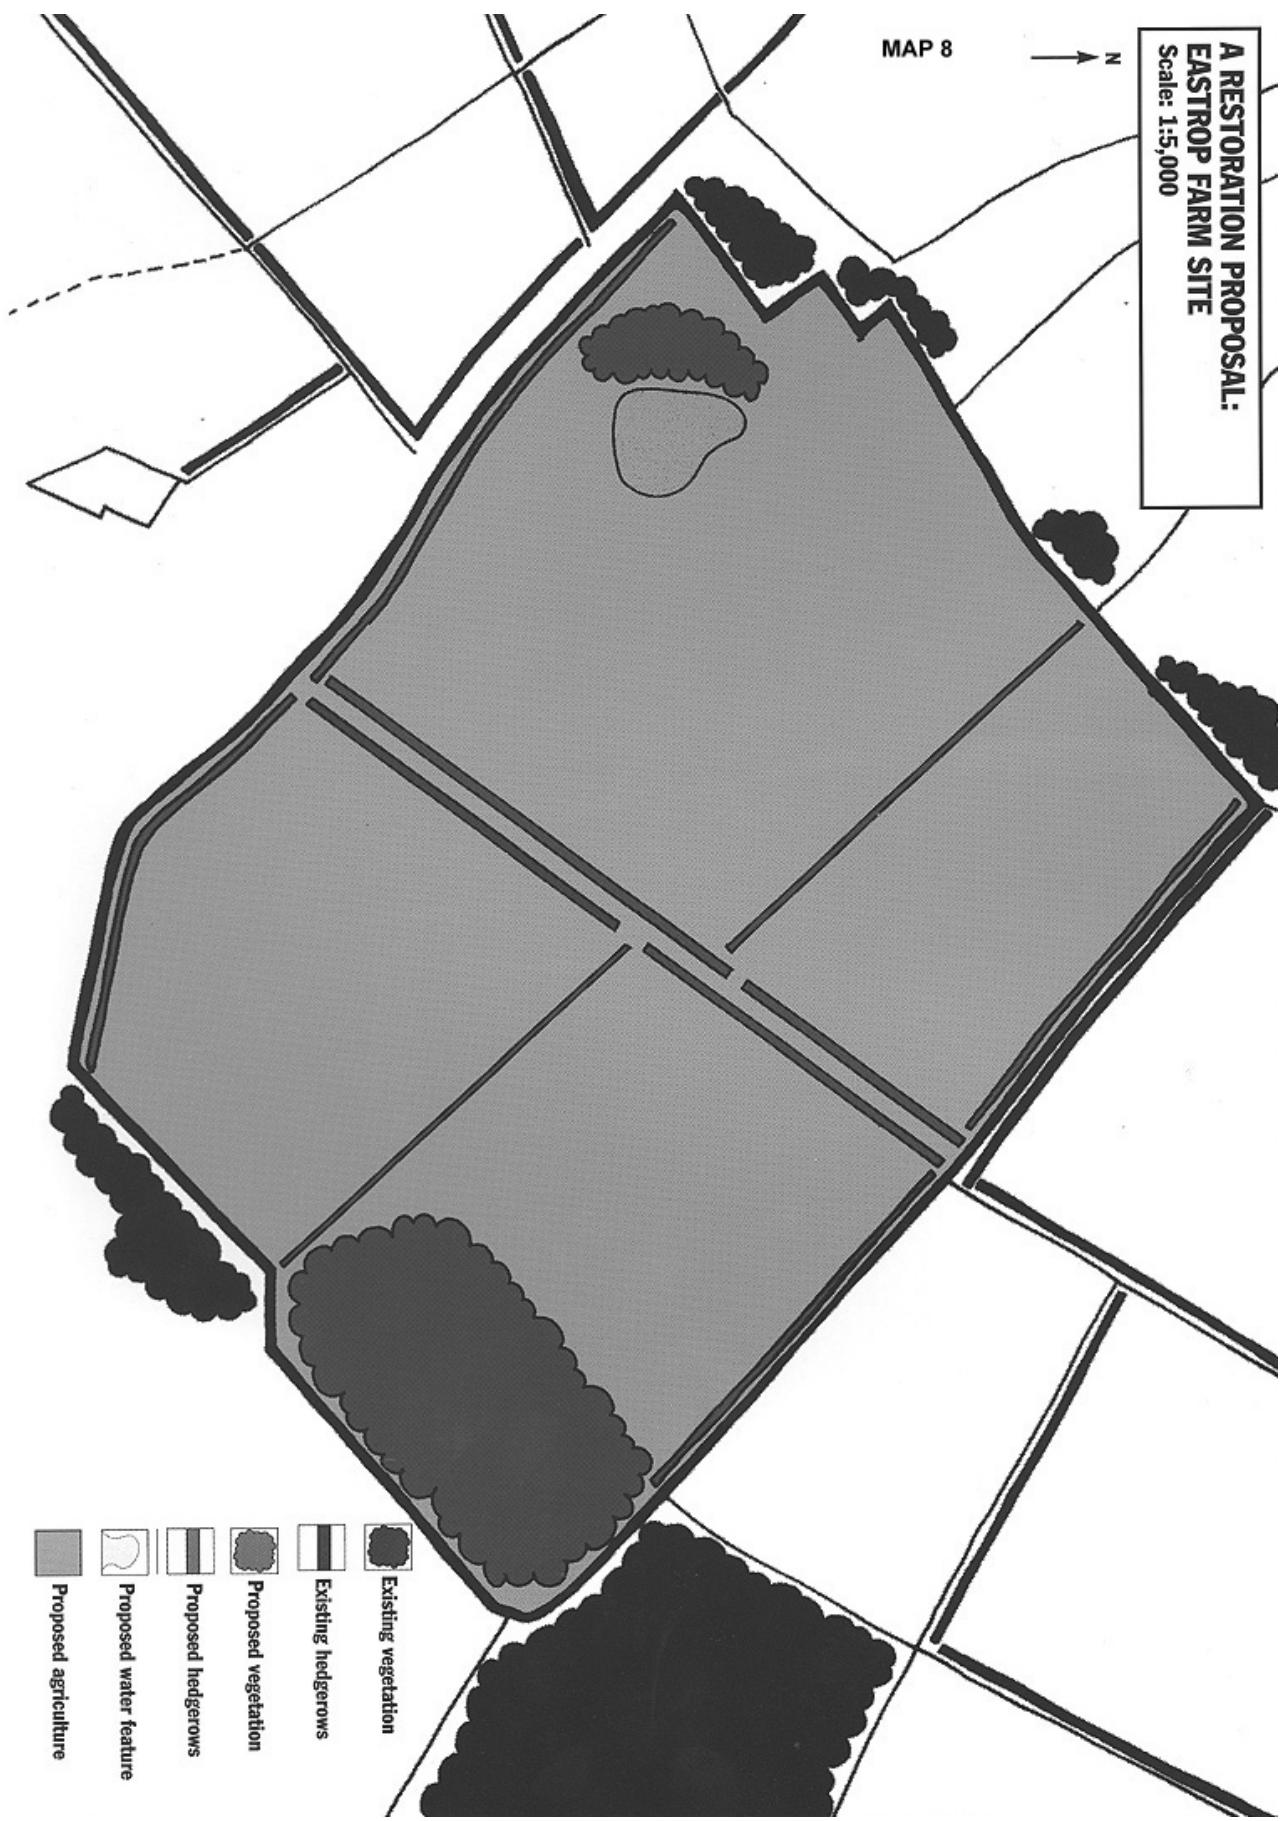

**A RESTORATION PROPOSAL:
EASTROP FARM SITE**
Scale: 1:5,000

MAP 8

-  Existing vegetation
-  Existing hedgerows
-  Proposed vegetation
-  Proposed hedgerows
-  Proposed water feature
-  Proposed agriculture