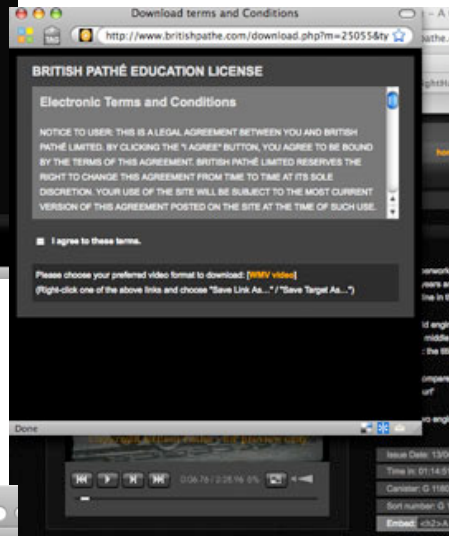

www.shapesoftime.net

Finding video clips and stills.
Go to www.britishpathe.com

Use the search facility to list clips on your chosen subject.

Use the advanced search for more options.

Click on title for more information and preview.

If it is suitable click 'Download'

Click to agree to the terms and conditions and click WMV video to choose format then save file.

For stills click on the preview stills button.

Click on the thumbnail to see the larger version. If the still is suitable click "Download This Image," click to agree terms and conditions then click download this image and save